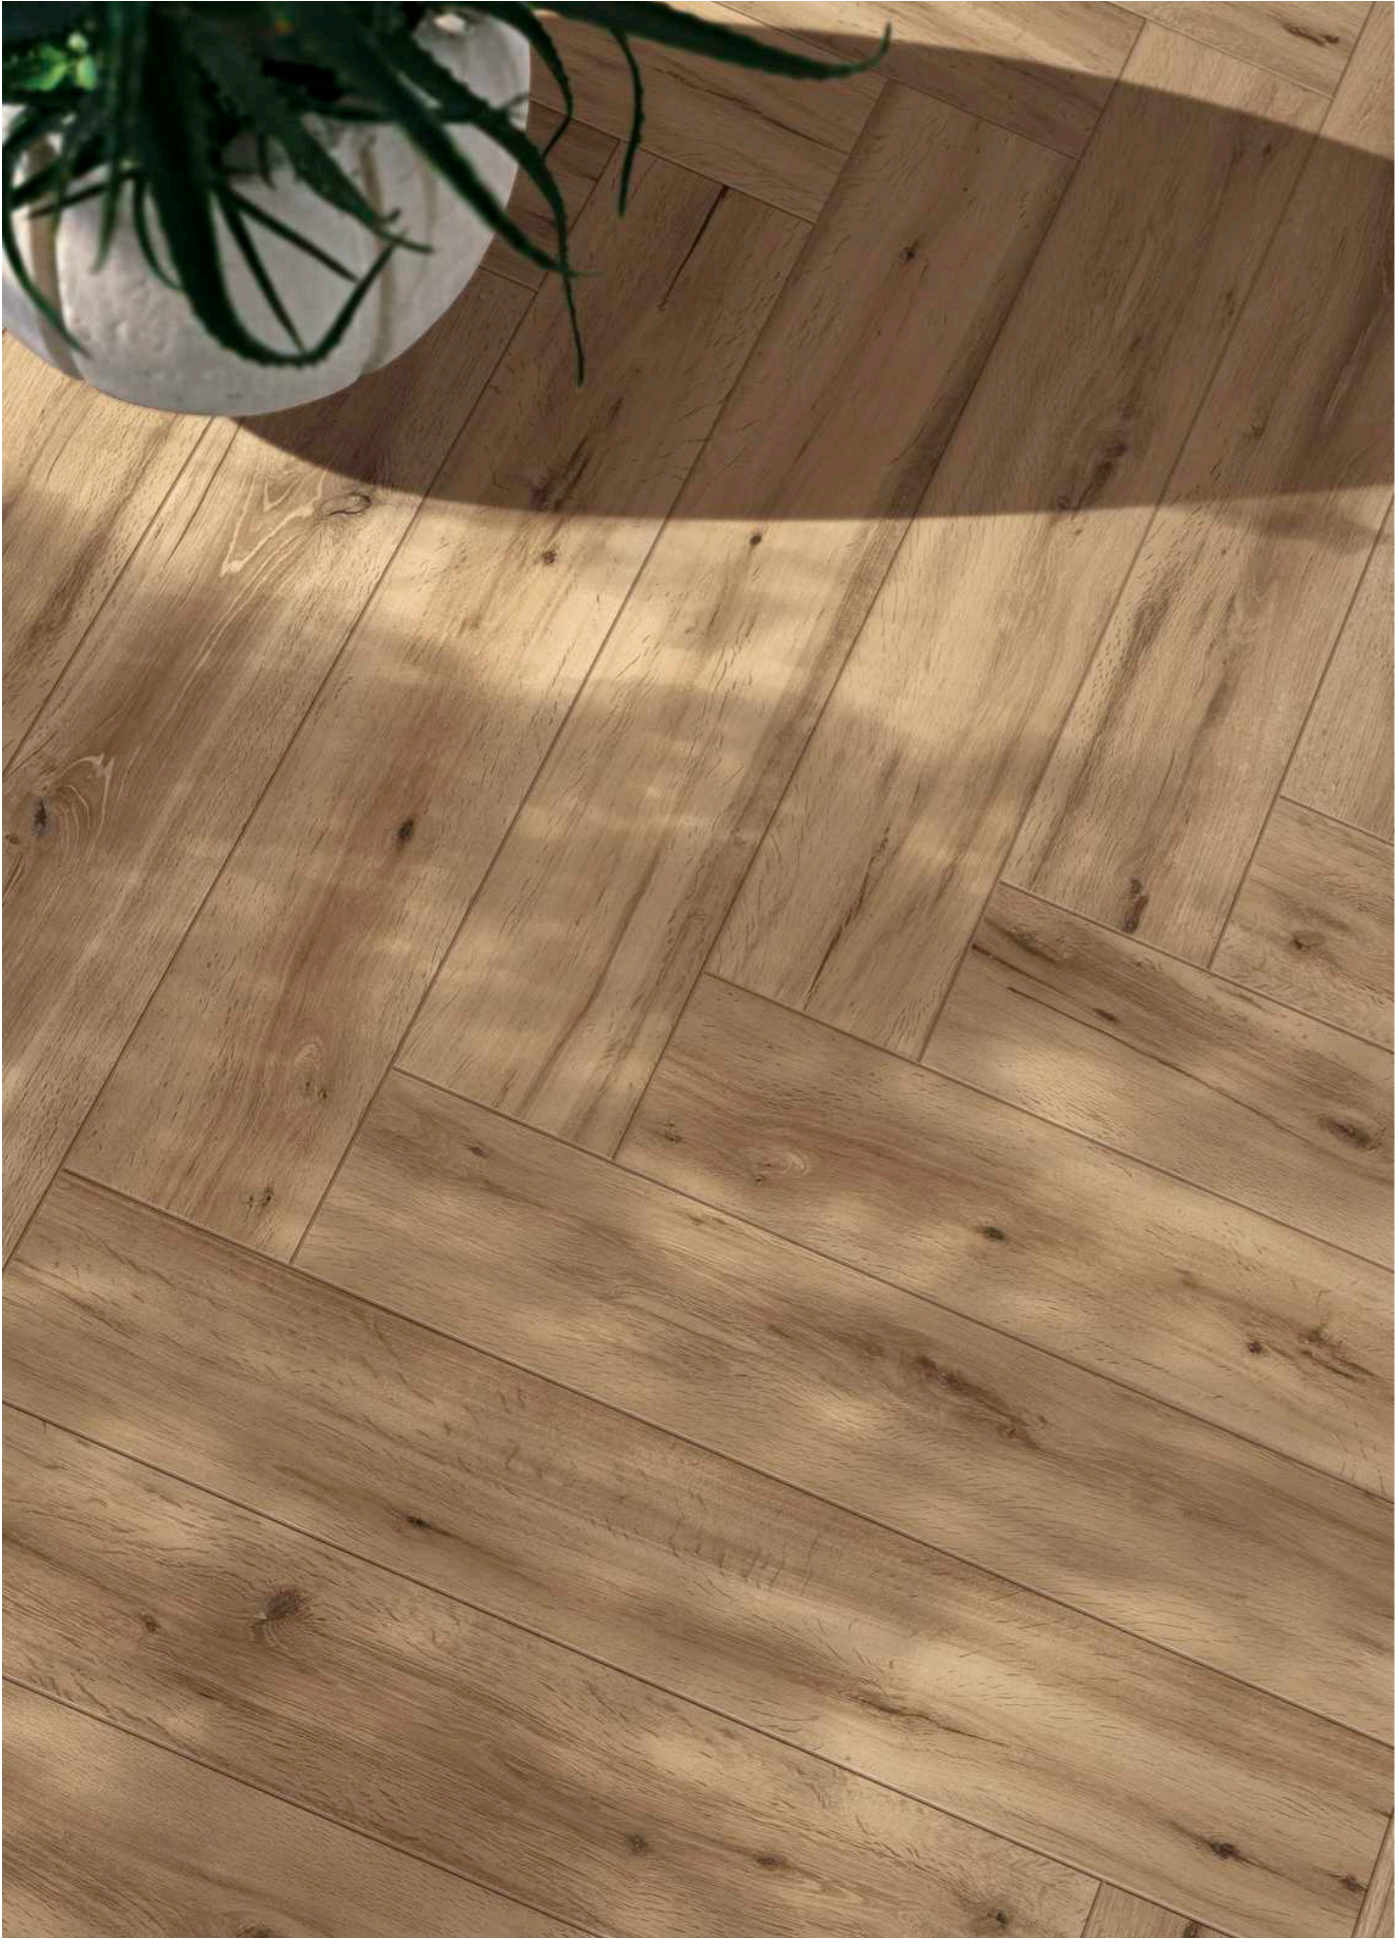

SMART FLOOR

**Woodstory  
Collection**

R5QR Woodstory Bianco 15x90cm - R6ZN Tempera Fango Rt 30x90cm - R6ZP Tempera Crema Rt 30x90cm - R75Y Imperiale Listello Titanio 1x90cm

## Woodstory

Woodstory evokes the essence of oak, an exquisite wood of eternal beauty. The natural wood's rich surface, with its flaws and colour variations, is interpreted in five attractive shades, in the 15x90 cm size, which strike up a masterly dialogue with the outdoor surfaces that complete the collection.