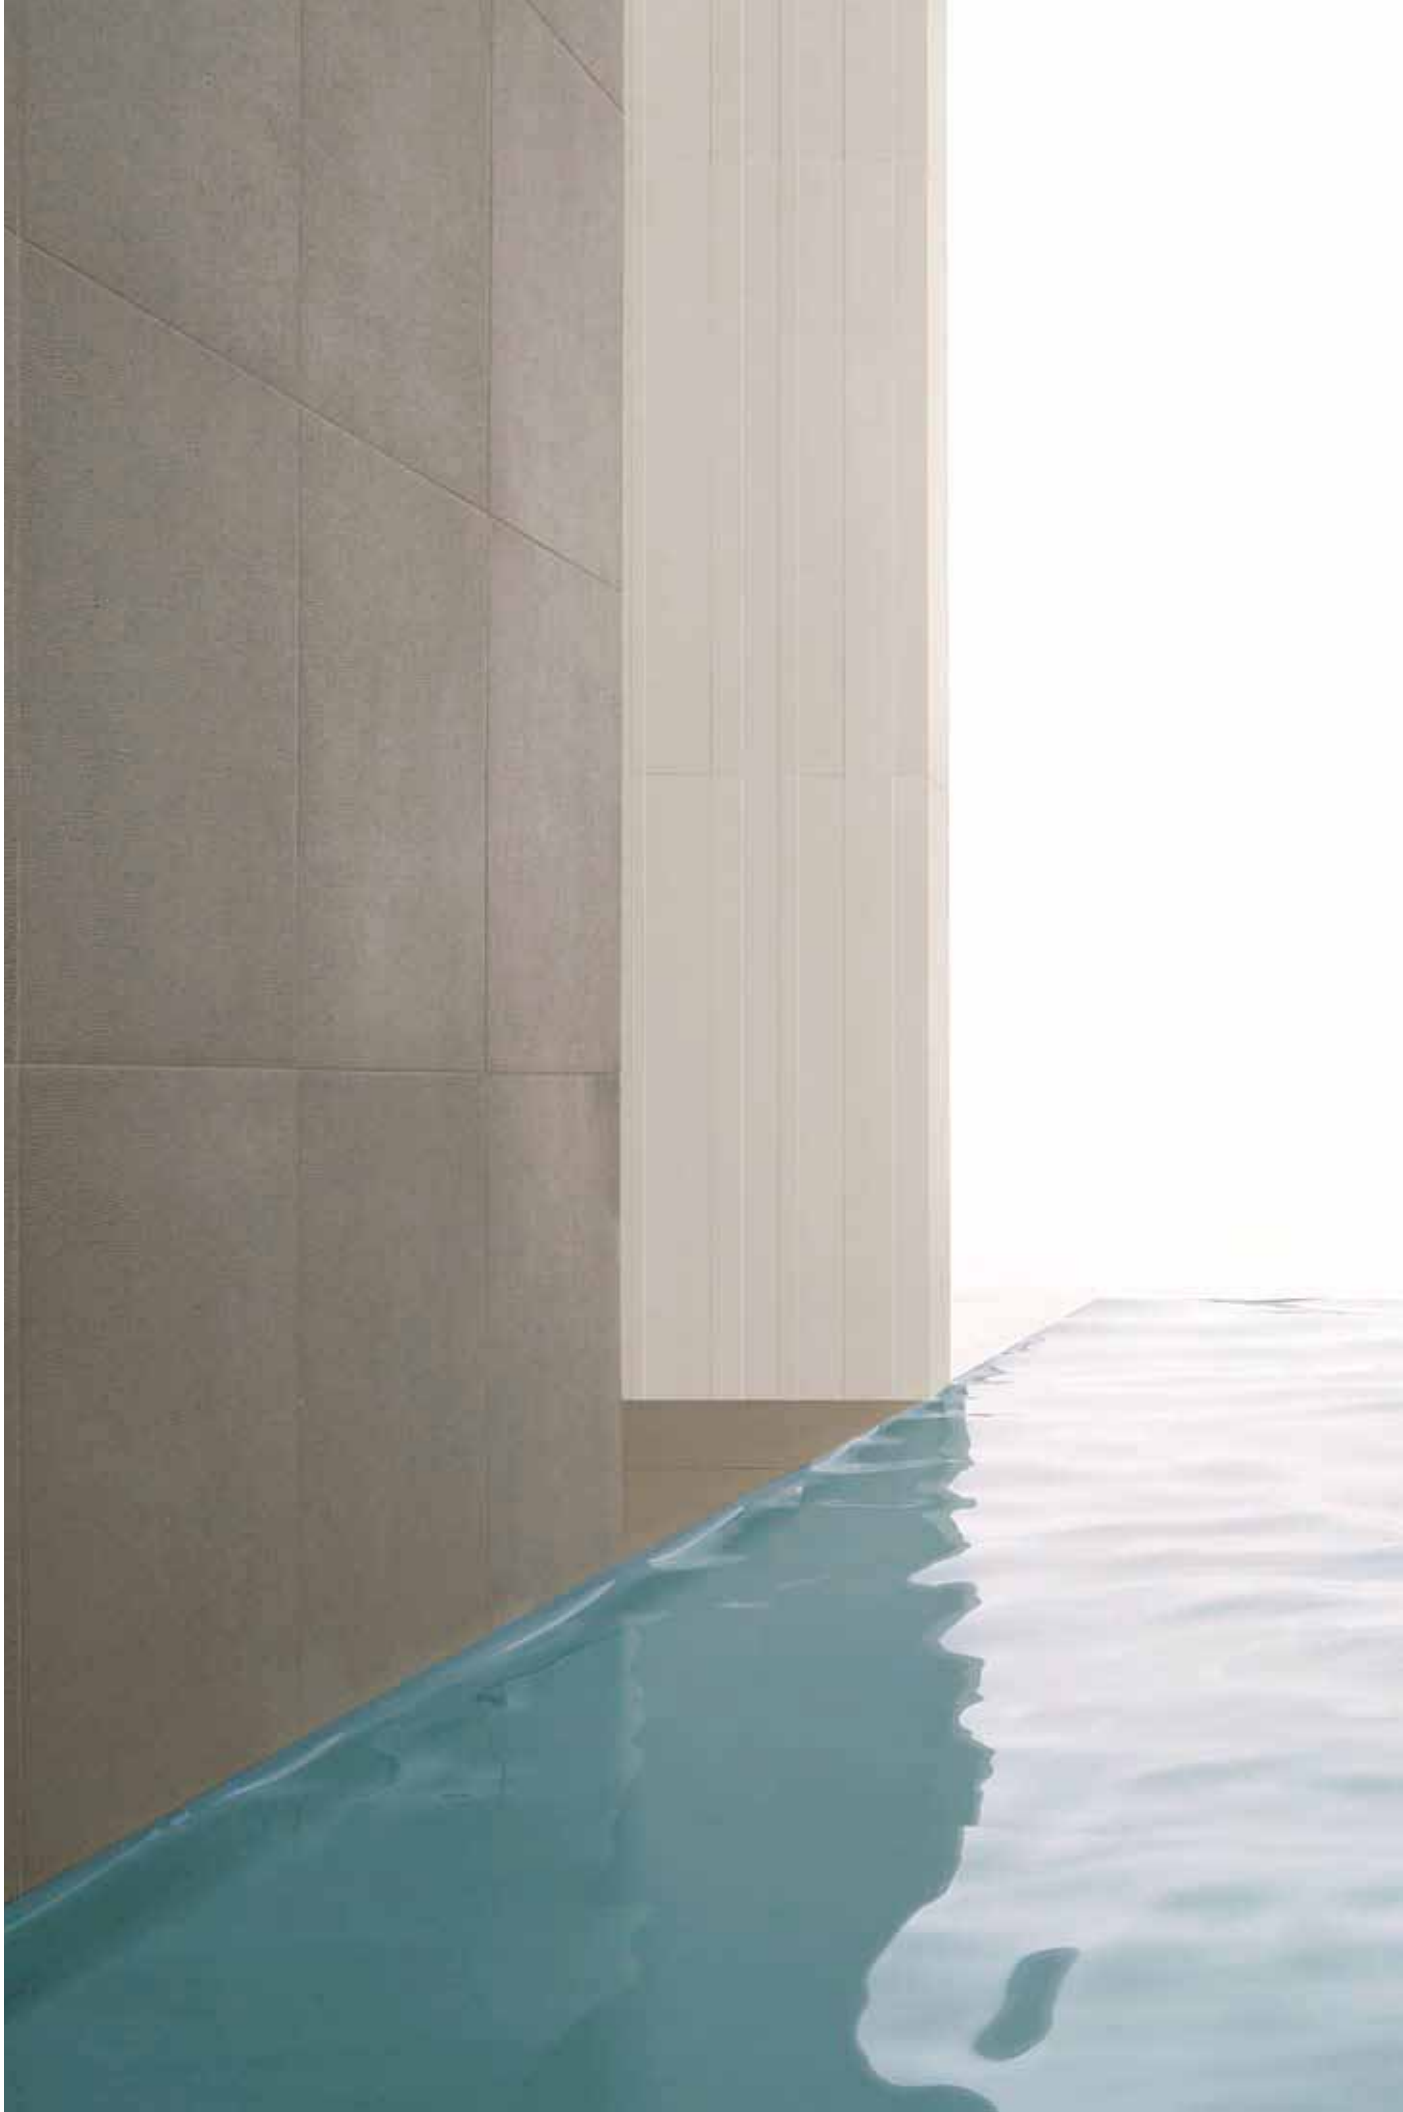

ARKITESSUTO
COLOR BODY PORCELAIN STONEWARE
RECTIFIED

Transforming Walls

Arkitesuto's magic lies in the introduction of a subtle pattern, which forms the background for decorative tiles. The coarse and concrete material of colored body porcelain stoneware is muted by an aesthetic softness bordering on the tactile. Onde, a wavy pattern decorative tile created using water jet engraving and subsequent filling with colored resin, is an endlessly echoing play with gentle lines.

Geometrical Contrasts

Soft Combinations

A look filched from fashion

Ricamo is a soft deco which conjures floral embroidery work stitched by the inexpert fingers of a child. In combination with the Onde deco, it offers a striking combination for a highly contemporary look.